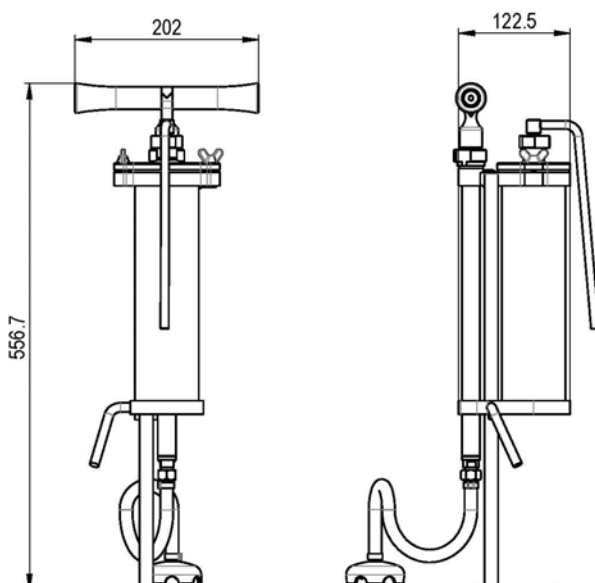

KATADYN EXPEDITION - der unverwüstliche Hochleistungsfilter

PRODUKTMERKMALE

Technologie:	Pumpfilter; Keramik-Tiefenfiltration (0,2 Mikron = 0,0002 mm Poren)
Wirkung:	Entfernt Bakterien, Protozoen, Zysten, Algen, Sporen, Sedimente. Viren in Verbindung mit Partikeln ab 0,2 Mikron Grösse
Leistung:	ca. 4 L/min
Lebensdauer:	bis 100'000 L, abhängig von der Wasserqualität,
Gewicht:	5.8 kg (6.0 kg mit Tasche)
Masse:	ca. 556 x 202 x 122 mm
Garantie:	2 Jahre
Material:	Lebensmitteltaugliches Silikon, rostfreier Stahl, Keramik
Zubehör:	Vorfilter und Tasche
Artikel-Nr.:	8016389

FAKTEN

- Ideal für grosse Gruppen (filtert 4 Liter pro Minute)
- Unverwüstliches Design: Rostfreier Stahl - 100% lebensmittelecht
- Extrem lange Lebensdauer (bis zu 100'000 Liter) und sehr zuverlässig
- Keramik Filter entfernt Bakterien, Protozoen und andere Krankheitserreger
- Keramik Filter kann mehrmals gereinigt werden
- Masslehre zeigt an, wann das Filterelement ausgetauscht werden soll
- Ergonomisches Pumpen mit beiden Händen
- Einfacher Unterhalt
- Auch für trübes Wasser geeignet

MASSE