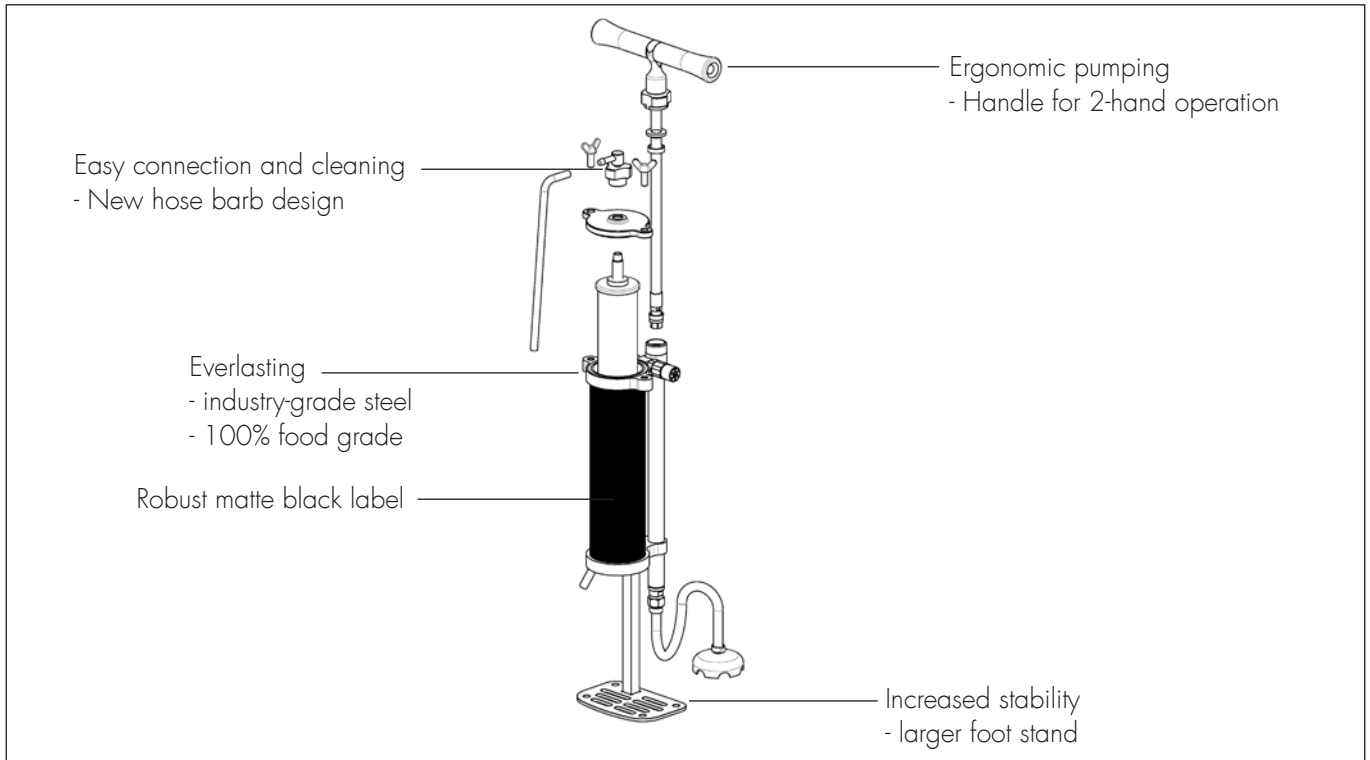

KATADYN EXPEDITION - the high-performance filter

DETAILED VIEW

For details on spare parts, please contact your Katadyn dealer.

TESTS

Bachema AG, Switzerland, 01.07.2010 - Raoultella terrigena, Salmonella typhimurium, E.coli

Bachema AG, Switzerland, 07.12.2004 - Pseudomonas aeruginosa

Food & Environment Control Center, Abu Dhabi, 16.02.1992 - E.coli, A. aerogeneses, Klebsiella spp., Pseudomonas spp.

Katadyn reserves the right to modify product characteristics
Version: 23.11.2020

Katadyn Products Inc. | Pfäffikerstrasse 37 | 8310 Kempthal | Switzerland
Tel: +41 44 839 21 11 Fax: +41 44 839 21 99
info@katadyn.ch | www.katadyn.com