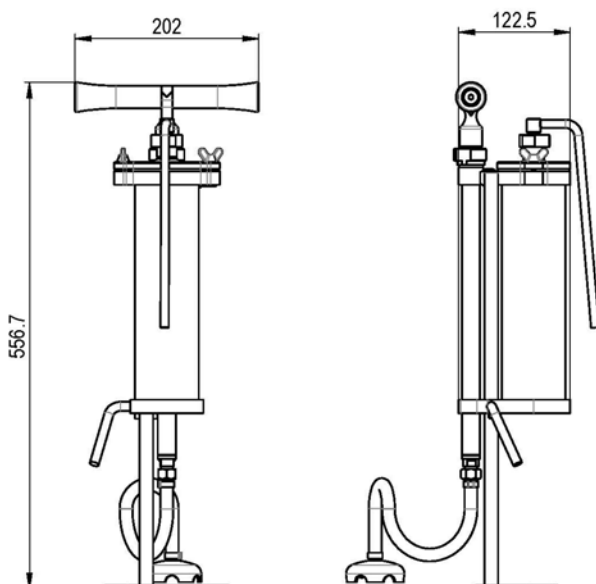

DIMENSIONS